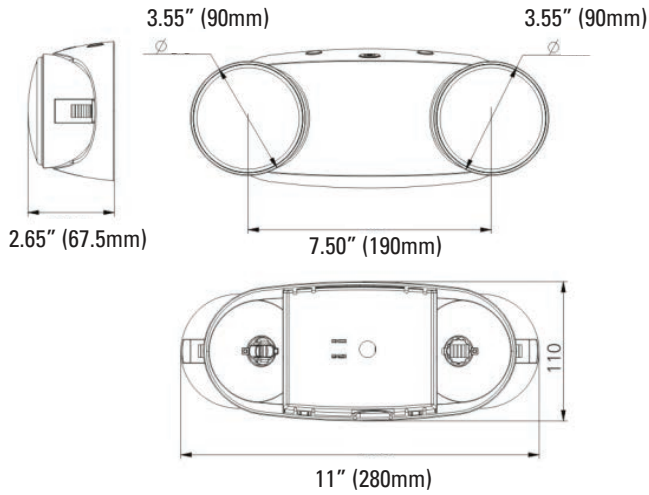

## DIMENSIONS

## WIRING

**DIMENSIONS**

**2W (EM)**

Weight: 1.00-lbs

**WIRING**

**PACKAGE**

**Case Qty**  
6 pcs