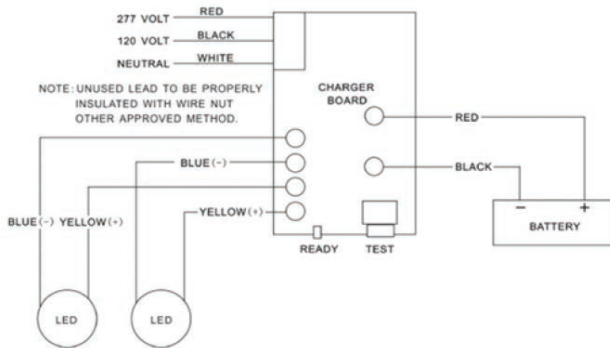

## WIRING

**DIMENSIONS**

**2W (EM)**

Weight: 1.00-lbs

**WIRING**

**PACKAGE**

**Case Qty**  
6 pcs