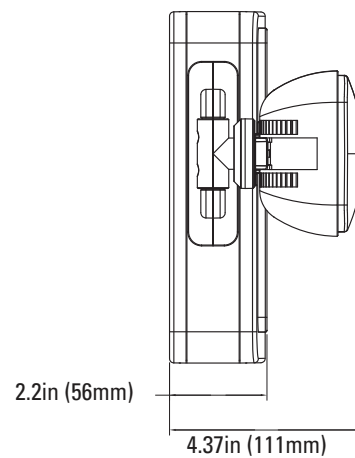

## DIMENSIONS

### 1W (EX)

Weight: 1.76-lbs

## WIRING

**DIMENSIONS**

**2W (EM)**

Weight: 1.00-lbs

**WIRING**

**PACKAGE**

**Case Qty**  
6 pcs