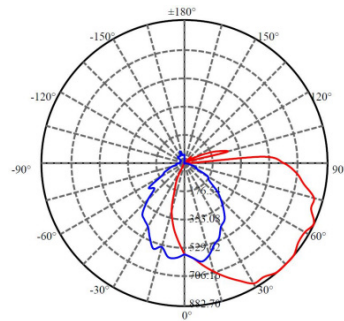

- Comparable to 150W HID
- Fixture features 3 operating modes, PIR motion sensor, timer and full brightness
- LED indicator shows the nights remaining on the current charge
- Lithium Ion battery lasts over 1500 charge cycles
- Perfect for illuminating doorways, walkways, railings and more
- Dimensions (L x W x H): 8" x 3" x 5"

Light Distribution Curve ->

PART #	UPC	COMPARABLE TO	LUMENS	CCT
SL-SWL-20W-40K-BK-G2	844006069124	150W HID	2000	4000K

WARRANTY

CHARGE TIME

BATTERY LIFE

BATTERY CHARGING TEMP

OPERATING TEMP

BEAM ANGLE