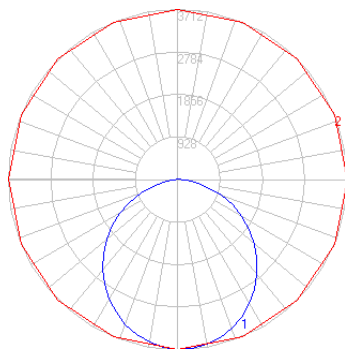

*Template at 12' Mounting Height

Key

Green	= .5Fc
Blue	= 1Fc
Magenta	= 2Fc
Yellow	= 5Fc
Orange	= 10Fc
Red	= 20Fc