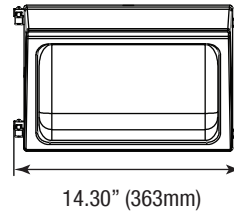

7337 BAEM25-170BC/347-C
(25W Micro Inverter 120-347V with 12" Conduit 100W SW)

Replacement Glass Lens

P10002 LENS-TWP-SMALL
(Glass Lens Gasket for 28W, Size: 9.05"x9.20")

P10000 LENS-TWP-MEDIUM
(Glass Lens Gasket for 38-100W, CCT3, Size: 14.30"x9.20")

Replacement Plastic Lens

P10003 LENS-TWP-PC-MEDIUM
(Plastic Lens Gasket for 38-100W, CCT3, Size: 14.30"x9.20")

TRADITIONAL WALL PACK & CCT 3

WALL & AREA LUMINAIRES

DIMENSIONS

28W
5.51-lbs

38W
6.79-lbs

60W
6.86-lbs

CCT3 60W
6.86-lbs

80W
8.07-lbs

CCT3 100W
9.26-lbs

PHOTOMETRICS CHART

28 Watt
DLC Premium

Center Beam fc	Beam Width
2.5R	136 fc 7.8 R 11.7 R
5.0R	34.0 fc 15.6 R 23.4 R
7.5R	15.1 fc 28.5 R 35.1 R
10.0R	8.50 fc 31.3 R 46.8 R
12.5R	5.44 fc 39.1 R 58.5 R
15.0R	3.78 fc 46.9 R 70.3 R