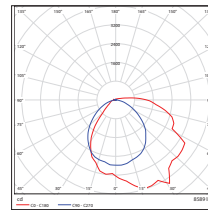

CCT3 60W
6.86-lbs

80W
8.07-lbs

CCT3 100W
9.26-lbs

PHOTOMETRICS CHART

28 Watt
DLC Premium

Center Beam fc	Beam Width
2.5R	136 fc 7.8 R 11.7 R
5.0R	34.0 fc 15.6 R 23.4 R
7.5R	15.1 fc 28.5 R 35.1 R
10.0R	8.50 fc 31.3 R 46.8 R
12.5R	5.44 fc 39.1 R 58.5 R
15.0R	3.78 fc 46.9 R 70.3 R

Vert. Spread: 114.8°
HORIZ. Spread: 133.8°

38 Watt
DLC Premium

Center Beam fc	Beam Width
2.5R	182 fc 6.5 R 7.2 R
5.0R	45.4 fc 12.9 R 14.4 R
7.5R	20.2 fc 18.4 R 21.5 R
10.0R	11.5 fc 25.9 R 28.7 R
12.5R	7.26 fc 32.4 R 35.9 R
15.0R	5.04 fc 38.8 R 43.1 R

Vert. Spread: 104.6°
HORIZ. Spread: 110.3°

60 Watt
DLC Premium

Center Beam fc	Beam Width
2.5R	284 fc 6.3 R 5.9 R
5.0R	71.1 fc 12.7 R 11.8 R
7.5R	31.5 fc 18.0 R 17.6 R
10.0R	17.8 fc 25.3 R 23.5 R
12.5R	11.4 fc 31.7 R 29.4 R
15.0R	7.90 fc 38.0 R 35.3 R

Vert. Spread: 103.4°
HORIZ. Spread: 99.3°

80 Watt
DLC Premium

Center Beam fc	Beam Width
2.5R	436 fc 6.8 R 5.8 R
5.0R	109 fc 13.6 R 11.6 R
7.5R	48.5 fc 20.5 R 17.4 R
10.0R	27.3 fc 27.3 R 23.2 R
12.5R	17.5 fc 34.1 R 29.0 R
15.0R	12.1 fc 40.9 R 34.8 R