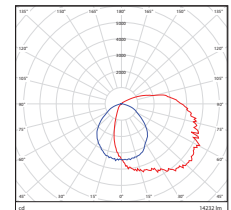

Vert. Spread: 104.6°
HORIZ. Spread: 110.3°

60 Watt
DLC Premium

Center Beam fc	Beam Width
2.5R	284 fc 6.3 R 5.9 R
5.0R	71.1 fc 12.7 R 11.8 R
7.5R	31.5 fc 18.0 R 17.6 R
10.0R	17.8 fc 25.3 R 23.5 R
12.5R	11.4 fc 31.7 R 29.4 R
15.0R	7.90 fc 38.0 R 35.3 R

Vert. Spread: 103.4°
HORIZ. Spread: 99.3°

80 Watt
DLC Premium

Center Beam fc	Beam Width
2.5R	436 fc 6.8 R 5.8 R
5.0R	109 fc 13.6 R 11.6 R
7.5R	48.5 fc 20.5 R 17.4 R
10.0R	27.3 fc 27.3 R 23.2 R
12.5R	17.5 fc 34.1 R 29.0 R
15.0R	12.1 fc 40.9 R 34.8 R

Vert. Spread: 107.5°
HORIZ. Spread: 98.5°

28/38/60 Watt (CCT)
DLC Premium

Center Beam fc	Beam Width
2.5R	254 fc 6.8 R 7.0 R
5.0R	63.4 fc 13.6 R 13.9 R
7.5R	28.2 fc 20.4 R 20.9 R
10.0R	15.8 fc 27.2 R 27.9 R
12.5R	10.1 fc 34.0 R 34.8 R
15.0R	7.04 fc 40.7 R 41.8 R

Vert. Spread: 107.3°
HORIZ. Spread: 100.7°

60/80/100 Watt (CCT)
DLC Premium

Center Beam fc	Beam Width
2.5R	548 fc 6.9 R 6.5 R
5.0R	137 fc 13.9 R 13.0 R
7.5R	60.9 fc 20.8 R 19.5 R
10.0R	34.3 fc 27.8 R 26.0 R
12.5R	21.9 fc 34.7 R 32.5 R
15.0R	15.2 fc 41.7 R 39.0 R