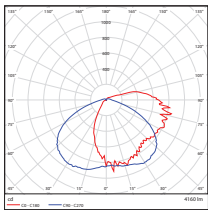

CCT3 60W
6.86-lbs

80W
8.07-lbs

CCT3 100W
9.26-lbs

PHOTOMETRICS CHART

28 Watt
DLC Premium

Center Beam fc	Beam Width
2.5R	136 fc 7.8 R 11.7 R
5.0R	34.0 fc 15.6 R 23.4 R
7.5R	15.1 fc 28.5 R 35.1 R
10.0R	8.50 fc 31.3 R 46.8 R
12.5R	5.44 fc 39.1 R 58.5 R
15.0R	3.78 fc 46.9 R 70.3 R

Vert. Spread: 114.8°
HORIZ. Spread: 133.8°

38 Watt
DLC Premium

Center Beam fc	Beam Width
2.5R	182 fc 6.5 R 7.2 R
5.0R	45.4 fc 12.9 R 14.4 R
7.5R	20.2 fc 18.4 R 21.5 R
10.0R	11.5 fc 25.9 R 28.7 R
12.5R	7.26 fc 32.4 R 35.9 R
15.0R	5.04 fc 38.8 R 43.1 R

Vert. Spread: 104.6°
HORIZ. Spread: 110.3°

60 Watt
DLC Premium

Center Beam fc	Beam Width
2.5R	284 fc 6.3 R 5.9 R
5.0R	71.1 fc 12.7 R 11.8 R
7.5R	31.5 fc 18.0 R 17.6 R
10.0R	17.8 fc 25.3 R 23.5 R
12.5R	11.4 fc 31.7 R 29.4 R
15.0R	7.90 fc 38.0 R 35.3 R