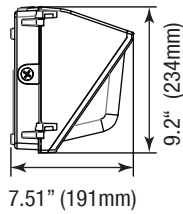

7337 BAEM25-170BC/347-C
(25W Micro Inverter 120-347V with 12" Conduit 100W SW)

Replacement Glass Lens

P10002 LENS-TWP-SMALL
(Glass Lens Gasket for 28W, Size: 9.05"x9.20")

P10000 LENS-TWP-MEDIUM
(Glass Lens Gasket for 38-100W, CCT3, Size: 14.30"x9.20")

Replacement Plastic Lens

P10003 LENS-TWP-PC-MEDIUM
(Plastic Lens Gasket for 38-100W, CCT3, Size: 14.30"x9.20")

TRADITIONAL WALL PACK & CCT 3

WALL & AREA LUMINAIRES

DIMENSIONS

28W
5.51-lbs

38W
6.79-lbs

60W
6.86-lbs

CCT3 60W
6.86-lbs

80W
8.07-lbs

CCT3 100W
9.26-lbs

PHOTOMETRICS CHART

28 Watt
DLC Premium

Center Beam fc	Beam Width
2.5R	136 fc 7.8 R 11.7 R
5.0R	34.0 fc 15.6 R 23.4 R
7.5R	15.1 fc 28.5 R 35.1 R
10.0R	8.50 fc 31.3 R 46.8 R
12.5R	5.44 fc 39.1 R 58.5 R
15.0R	3.78 fc 46.9 R 70.3 R