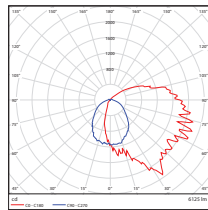

CCT3 60W
6.86-lbs

80W
8.07-lbs

CCT3 100W
9.26-lbs

PHOTOMETRICS CHART

28 Watt
DLC Premium

Center Beam fc	Beam Width
2.5R	136 fc 7.8 R 11.7 R
5.0R	34.0 fc 15.6 R 23.4 R
7.5R	15.1 fc 28.5 R 35.1 R
10.0R	8.50 fc 31.3 R 46.8 R
12.5R	5.44 fc 39.1 R 58.5 R
15.0R	3.78 fc 46.9 R 70.3 R

Vert. Spread: 114.8°
HORIZ. Spread: 133.8°

38 Watt
DLC Premium

Center Beam fc	Beam Width
2.5R	182 fc 6.5 R 7.2 R
5.0R	45.4 fc 12.9 R 14.4 R
7.5R	20.2 fc 18.4 R 21.5 R
10.0R	11.5 fc 25.9 R 28.7 R
12.5R	7.26 fc 32.4 R 35.9 R
15.0R	5.04 fc 38.8 R 43.1 R

Vert. Spread: 104.6°
HORIZ. Spread: 110.3°

60 Watt
DLC Premium

Center Beam fc	Beam Width
2.5R	284 fc 6.3 R 5.9 R
5.0R	71.1 fc 12.7 R 11.8 R
7.5R	31.5 fc 18.0 R 17.6 R
10.0R	17.8 fc 25.3 R 23.5 R
12.5R	11.4 fc 31.7 R 29.4 R
15.0R	7.90 fc 38.0 R 35.3 R