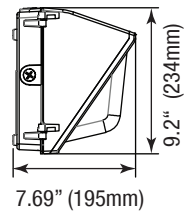

7337 BAEM25-170BC/347-C
(25W Micro Inverter 120-347V with 12" Conduit 100W SW)

Replacement Glass Lens

P10002 LENS-TWP-SMALL
(Glass Lens Gasket for 28W, Size: 9.05"x9.20")

P10000 LENS-TWP-MEDIUM
(Glass Lens Gasket for 38-100W, CCT3, Size: 14.30"x9.20")

Replacement Plastic Lens

P10003 LENS-TWP-PC-MEDIUM
(Plastic Lens Gasket for 38-100W, CCT3, Size: 14.30"x9.20")

TRADITIONAL WALL PACK & CCT 3

WALL & AREA LUMINAIRES

DIMENSIONS

28W
5.51-lbs

38W
6.79-lbs

60W
6.86-lbs

CCT3 60W
6.86-lbs

80W
8.07-lbs

CCT3 100W
9.26-lbs

PHOTOMETRICS CHART

28 Watt
DLC Premium

Center Beam fc	Beam Width
2.5R	136 fc 7.8 R 11.7 R
5.0R	34.0 fc 15.6 R 23.4 R
7.5R	15.1 fc 28.5 R 35.1 R
10.0R	8.50 fc 31.3 R 46.8 R
12.5R	5.44 fc 39.1 R 58.5 R
15.0R	3.78 fc 46.9 R 70.3 R