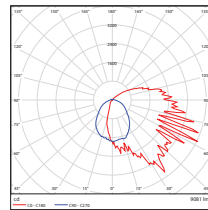

CCT3 60W
6.86-lbs

80W
8.07-lbs

CCT3 100W
9.26-lbs

PHOTOMETRICS CHART

28 Watt
DLC Premium

Center Beam fc	Beam Width
2.5R	136 fc 7.8 R 11.7 R
5.0R	34.0 fc 15.6 R 23.4 R
7.5R	15.1 fc 28.5 R 35.1 R
10.0R	8.50 fc 31.3 R 46.8 R
12.5R	5.44 fc 39.1 R 58.5 R
15.0R	3.78 fc 46.9 R 70.3 R

Vert. Spread: 114.8°
HORIZ. Spread: 133.8°

38 Watt
DLC Premium

Center Beam fc	Beam Width
2.5R	182 fc 6.5 R 7.2 R
5.0R	45.4 fc 12.9 R 14.4 R
7.5R	20.2 fc 18.4 R 21.5 R
10.0R	11.5 fc 25.9 R 28.7 R
12.5R	7.26 fc 32.4 R 35.9 R
15.0R	5.04 fc 38.8 R 43.1 R

Vert. Spread: 104.6°
HORIZ. Spread: 110.3°

60 Watt
DLC Premium

Center Beam fc	Beam Width
2.5R	284 fc 6.3 R 5.9 R
5.0R	71.1 fc 12.7 R 11.8 R
7.5R	31.5 fc 18.0 R 17.6 R
10.0R	17.8 fc 25.3 R 23.5 R
12.5R	11.4 fc 31.7 R 29.4 R
15.0R	7.90 fc 38.0 R 35.3 R

Vert. Spread: 103.4°
HORIZ. Spread: 99.3°

80 Watt
DLC Premium

Center Beam fc	Beam Width
2.5R	436 fc 6.8 R 5.8 R
5.0R	109 fc 13.6 R 11.6 R
7.5R	48.5 fc 20.5 R 17.4 R
10.0R	27.3 fc 27.3 R 23.2 R
12.5R	17.5 fc 34.1 R 29.0 R
15.0R	12.1 fc 40.9 R 34.8 R