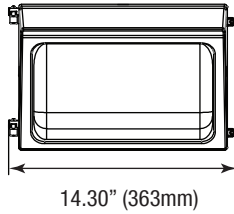

7337 BAEM25-170BC/347-C
(25W Micro Inverter 120-347V with 12" Conduit 100W SW)

Replacement Glass Lens

P10002 LENS-TWP-SMALL
(Glass Lens Gasket for 28W, Size: 9.05"x9.20")

P10000 LENS-TWP-MEDIUM
(Glass Lens Gasket for 38-100W, CCT3, Size: 14.30"x9.20")

Replacement Plastic Lens

P10003 LENS-TWP-PC-MEDIUM
(Plastic Lens Gasket for 38-100W, CCT3, Size: 14.30"x9.20")

TRADITIONAL WALL PACK & CCT 3

WALL & AREA LUMINAIRES

DIMENSIONS

28W
5.51-lbs

38W
6.79-lbs

60W
6.86-lbs

CCT3 60W
6.86-lbs

80W
8.07-lbs

CCT3 100W
9.26-lbs

PHOTOMETRICS CHART

28 Watt
DLC Premium

Center Beam fc	Beam Width
2.5R	136 fc 7.8 R 11.7 R
5.0R	34.0 fc 15.6 R 23.4 R
7.5R	15.1 fc 28.5 R 35.1 R
10.0R	8.50 fc 31.3 R 46.8 R
12.5R	5.44 fc 39.1 R 58.5 R
15.0R	3.78 fc 46.9 R 70.3 R