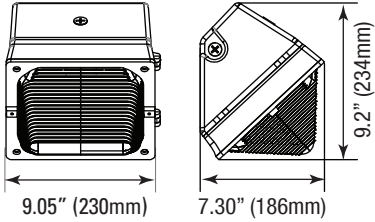

7337 BAEM25-170BC/347-C
(25W Micro Inverter 120-347V with 12" Conduit 100W SW)

Replacement Glass Lens

P10002 LENS-TWP-SMALL
(Glass Lens Gasket for 28W, Size: 9.05"x9.20")

P10000 LENS-TWP-MEDIUM
(Glass Lens Gasket for 38-100W, CCT3, Size: 14.30"x9.20")

Replacement Plastic Lens

P10003 LENS-TWP-PC-MEDIUM
(Plastic Lens Gasket for 38-100W, CCT3, Size: 14.30"x9.20")

TRADITIONAL WALL PACK & CCT 3

WALL & AREA LUMINAIRES

DIMENSIONS

28W
5.51-lbs

38W
6.79-lbs

60W
6.86-lbs

CCT3 60W
6.86-lbs

80W
8.07-lbs

CCT3 100W
9.26-lbs

PHOTOMETRICS CHART

28 Watt
DLC Premium

Center Beam fc	Beam Width
2.5R	136 fc 7.8 R 11.7 R
5.0R	34.0 fc 15.6 R 23.4 R
7.5R	15.1 fc 28.5 R 35.1 R
10.0R	8.50 fc 31.3 R 46.8 R
12.5R	5.44 fc 39.1 R 58.5 R
15.0R	3.78 fc 46.9 R 70.3 R