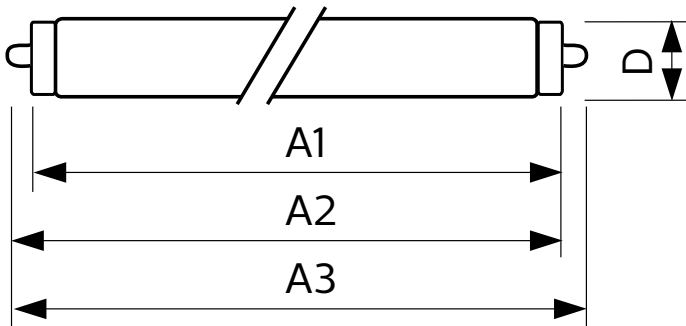

T8

Mechanical and housing

Bulb Finish	Frosted
Bulb Material	Plastic
Product Length	2400 mm
Bulb Shape	Tube, double-ended

Approval and application

Energy Saving Product	Yes
Approval Marks	UL certificate
Energy Consumption kWh/1000 h	- kWh

Application conditions

Ambient temperature range	-20 °C to 45 °C

Product data

Order product name	35T8/96-4000 IF FA8 10/1
EAN/UPC - Product	046677472580
Order code	929001314604
Numerator - Quantity Per Pack	1
Numerator - Packs per outer box	10
Material Nr. (12NC)	929001314604
Net Weight (Piece)	0.540 kg

Dimensional drawing

35T8/96-4000 IF FA8 10/1

Product	D	A1	A2	A3
35T8/96-4000 IF FA8 10/1	27.9 mm	2366.9 mm	2375.2 mm	2383.5 mm