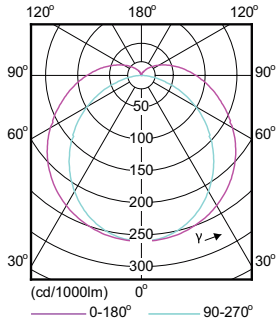

T8

Photometric data

TLED Ess 35W FA8 840 4200lm T8