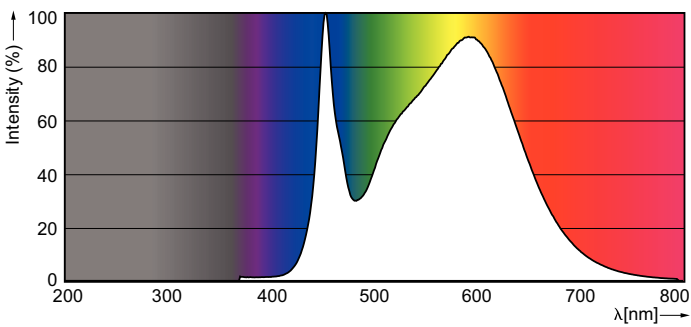

Photometric data

TLED Ess 35W FA8 840 4200lm T8

TLED Ess 35W FA8 840 4200lm T8