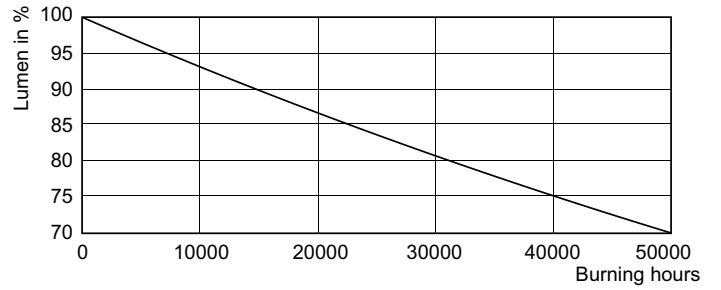

Product data

General information		Power (Nom)	
Cap-Base	FA8 [FA8]		35 W
EU RoHS compliant	Yes	Lamp Current (Max)	260 mA
Nominal Lifetime (Nom)	50000 h	Lamp Current (Min)	160 mA
Switching Cycle	50000	Wattage Equivalent	96 W
Tier	CorePro	Warm Up Time to 60% Light (Nom)	0.5 s
		UL Type	Type A - works on ballast
		Power Factor (Nom)	0.9
		Voltage (Nom)	280-410 V
Light technical		Temperature	
Color Code	840 [CCT of 4000K]	T-Ambient (Max)	45 °C
Beam Angle (Nom)	180 °	T-Ambient (Min)	-20 °C
Luminous Flux (Nom)	4200 lm	T-Storage (Range)	-40 °C to 65 °C
Color Designation	Cool White (CW)	T-Storage (Max)	65 °C
Correlated Color Temperature (Nom)	4000 K	T-Storage (Min)	-40 °C
Luminous Efficacy (rated) (Nom)	120.00 lm/W	T-Case Maximum (Nom)	45 °C
Color Consistency	<6		
Color Rendering Index (Nom)	82	Controls and dimming	
LLMF At End Of Nominal Lifetime (Nom)	70 %	Dimmable	No
Operating and electrical			
Input Frequency	50000-64000 Hz		

T8

Photometric data

TLED Ess 35W FA8 840 4200lm T8

Lifetime

TLED Ess 35W FA8 T8 IF

TLED Ess 35W FA8 T8 IF